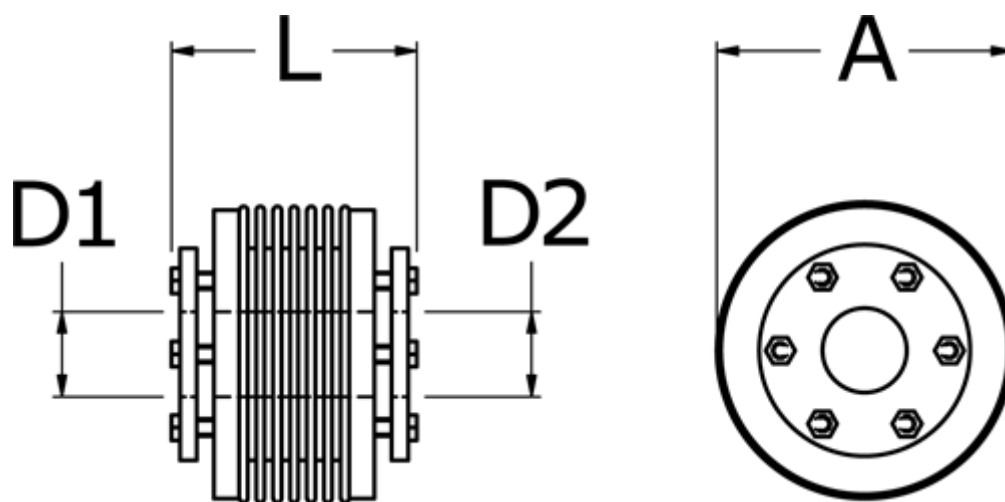

Data Sheet

Article number: 3330502000913040

Description: Bellow coupling type 5 size200
Length 91 mm, bore 30/40 mm

Measures

A	= 90
D1	= 30
D2	= 40
L	= 91
Nom. torque NM (Tkn)	= 200